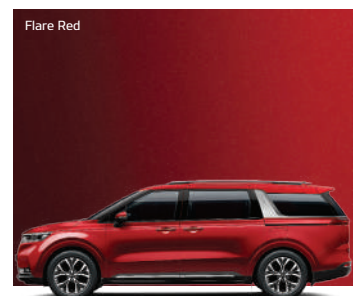

Interior

Interior Colors

Black + Saddle Brown

Black + Martian Brown

Exterior Colors

Crash Pad Garnish

Specification Sheet

FEATURES	GLS	GLS+
DIMENSIONS		
Length (mm)		5155
Width (mm)		1995
Height (mm)		1740
Wheel Base (mm)		3090
Minimum Ground Clearance (mm)		172
Fuel Tank (Liters)		72
Wheel Tread Front (mm)		1746
Wheel Tread Back (mm)		1746
PERFORMANCE		
Engine Type		LAMBDA II 3.5 MPI
Displacement (cc)		3470
Maximum Output (kW(ps)/rpm)		200.1(272)/6400
Maximum Torque (Nm/rpm)		331.5/5000
Transmission		8 Speed Automatic Transmission
Fuel Supply System		Multi Point Injection
Bore x Stroke (mm)		92 X 87
Compression Ratio		10.6
Front Suspension		McPherson Strut
Rear Suspension		Multi-link
Brake (Front)		18" Disc
Brake (Rear)		17" Disc
Shift By Wire (SBW)	NEW X	
Paddle Shifter	NEW X	
Drive Mode	NEW	Normal + Eco + Sport + Smart
Cruise Control		●
Tire Size		235/60R18
Wheel Type		18 inch alloy
Spare Wheel		Allou
SAFETY & CONVENIENCE		
Airbags	NEW	Driver + Passenger + Side + Curtain + Knee
Hill-Start Assist Control		●
Vehicle Stability Management		●
ISO Fix Child Anchors		●
Anti-Lock Braking System		●
Electric Parking Brake with Auto hold		●
Park Assist Sensors		Forward and Reverse with Switch
Rear View Camera		●
Seat Belt		11
Wireless Charger		●
EXTERIOR		
Smart Power Sliding Door		●
Dual Sunroof		●
Smart Automatic Tailgate		●
Roof Rack		●
Headlamps		Dual LED Projection Lamps
Position Lamps		LED
Daytime Running Lamps		LED
Side Repeater Lamps		Outside Mirror
Rear Combination Lamps		Bulb
Fog Lamps (Front + Rear)		MFR LED + Bulb
Auto Light Control		●
High Mounted Stop Lamp		LED
Outside Mirror		Electrically Adjustable + Retractable + Heated
Antenna		Shark Fin Type
Outside Handles	NEW	Body Colored
Radiator Grille	NEW	Silver Paint
Chrome Skid Plate (F+R)	NEW	X
Hidden Rear Wiper		●
Windshield	NEW	Acoustic Film
Window Defogger		Automatic
INTERIOR		
Interior Color	NEW	Saddle Brown
Seat Material		Artificial Leather
Push Start		●
Immobilizer		●
Central Door Lock		●
Steering Column		Tilt and Telescopic
Steering Wheel Material		Leather Wrapped
Heated Steering Wheel		●
Gear Shift Knob	NEW	Leather Wrapped
Steering Controls		●
TFT Cluster	NEW	4.2" Cluster TFT LCD + Rheostat
Multimedia System	NEW	8" Infotainment with Android Auto and Apple CarPlay with Bluetooth
Power Windows		Power (Driver Auto Up/Down and Safety)
Speakers		6
AUX / USB Connectivity		●
Air Conditioner (front + rear)		Automatic 3 Zone Climate Control
Power Seats		Driver + Passenger
Adjustable Lumbar Support (Front)	2-Way Powered (Driver)	
Integrated Memory Seat	X	
Seat Height Adjuster		Power (Driver)
Heated Seats	Driver + Passenger	
Ventilated Seats	X	
Walk-in device	NEW	●
3rd Row 60:40 Split		●
4th Row Pop up Sinking		●
Side Seat Arm Rest		●
Inside Handle	NEW	IP Coating
Center Fascia Pattern	NEW	Metal Paint
Inside Rear View Mirror		Electrochromic Mirror
Room Lamps	NEW	LED
Personal Lamps (Rear)	NEW	LED
Overhead Console Lamp	NEW	LED
Cargo Lamp	NEW	LED
Puddle Lamp	NEW	●
Vanity Mirror		Illuminated
Cup Holders + Bottle		16
Center Console		●
Center Console Tray	NEW	●
Seat Back Pocket		Driver + Passenger
Sunshade Blinds		●
Cargo Net		●
Hood Insulator		●