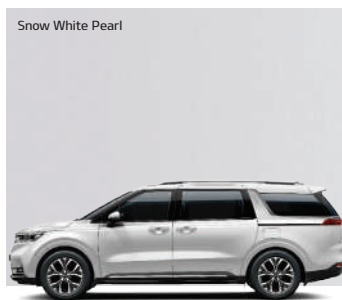

Exterior Colors