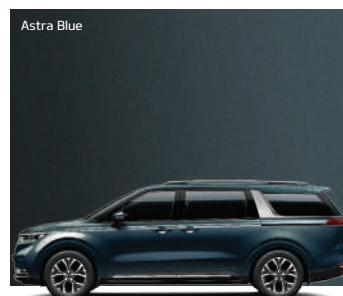

Interior

Interior Colors

Black + Saddle Brown

Black + Martian Brown

Exterior Colors

Crash Pad Garnish

Specification Sheet

FEATURES	GLS	GLS+
DIMENSIONS		
Length (mm)		5155
Width (mm)		1995
Height (mm)		1740
Wheel Base (mm)		3090
Minimum Ground Clearance (mm)		172
Fuel Tank (Liters)		72
Wheel Tread Front (mm)		1746
Wheel Tread Back (mm)		1746
PERFORMANCE		
Engine Type		LAMBDA II 3.5 MPI
Displacement (cc)		3470
Maximum Output (kW(ps)/rpm)		200.1(272)/6400
Maximum Torque (Nm/rpm)		331.5/5000
Transmission		8 Speed Automatic Transmission
Fuel Supply System		Multi Point Injection
Bore x Stroke (mm)		92 X 87
Compression Ratio		10.6
Front Suspension		McPherson Strut
Rear Suspension		Multi-link
Brake (Front)		18" Disc
Brake (Rear)		17" Disc
Shift By Wire (SBW)	NEW X	
Paddle Shifter	NEW X	
Drive Mode	NEW	Normal + Eco + Sport + Smart
Cruise Control		●
Tire Size		235/60R18
Wheel Type		18 inch alloy
Spare Wheel		Allou
SAFETY & CONVENIENCE		
Airbags	NEW	Driver + Passenger + Side + Curtain + Knee
Hill-Start Assist Control		●
Vehicle Stability Management		●
ISO Fix Child Anchors		●
Anti-Lock Braking System		●
Electric Parking Brake with Auto hold		●
Park Assist Sensors		Forward and Reverse with Switch
Rear View Camera		●
Seat Belt		11
Wireless Charger		●
EXTERIOR		
Smart Power Sliding Door		●
Dual Sunroof		●
Smart Automatic Tailgate		●
Roof Rack		●
Headlamps		Dual LED Projection Lamps
Position Lamps		LED
Daytime Running Lamps		LED
Side Repeater Lamps		Outside Mirror
Rear Combination Lamps		Bulb
Fog Lamps (Front + Rear)		MFR LED + Bulb
Auto Light Control		●
High Mounted Stop Lamp		LED
Outside Mirror		Electrically Adjustable + Retractable + Heated
Antenna		Shark Fin Type
Outside Handles	NEW	Body Colored
Radiator Grille	NEW	Silver Paint
Chrome Skid Plate (F+R)	NEW	X
Hidden Rear Wiper		●
Windshield	NEW	Acoustic Film
Window Defogger		Automatic
INTERIOR		
Interior Color	NEW	Saddle Brown
Seat Material		Artificial Leather
Push Start		●
Immobilizer		●
Central Door Lock		●
Steering Column		Tilt and Telescopic
Steering Wheel Material		Leather Wrapped
Heated Steering Wheel		●
Gear Shift Knob	NEW	Leather Wrapped
Steering Controls		●
TFT Cluster	NEW	4.2" Cluster TFT LCD + Rheostat
Multimedia System	NEW	8" Infotainment with Android Auto and Apple CarPlay with Bluetooth
Power Windows		Power (Driver Auto Up/Down and Safety)
Speakers		6
AUX / USB Connectivity		●
Air Conditioner (front + rear)		Automatic 3 Zone Climate Control
Power Seats		Driver + Passenger
Adjustable Lumbar Support (Front)	2-Way Powered (Driver)	
Integrated Memory Seat	X	
Seat Height Adjuster		Power (Driver)
Heated Seats	Driver + Passenger	
Ventilated Seats	X	
Walk-in device	NEW	●
3rd Row 60:40 Split		●
4th Row Pop up Sinking		●
Side Seat Arm Rest		●
Inside Handle	NEW	IP Coating
Center Fascia Pattern	NEW	Metal Paint
Inside Rear View Mirror		Electrochromic Mirror
Room Lamps	NEW	LED
Personal Lamps (Rear)	NEW	LED
Overhead Console Lamp	NEW	LED
Cargo Lamp	NEW	LED
Puddle Lamp	NEW	●
Vanity Mirror		Illuminated
Cup Holders + Bottle		16
Center Console		●
Center Console Tray	NEW	●
Seat Back Pocket		Driver + Passenger
Sunshade Blinds		●
Cargo Net		●
Hood Insulator		●