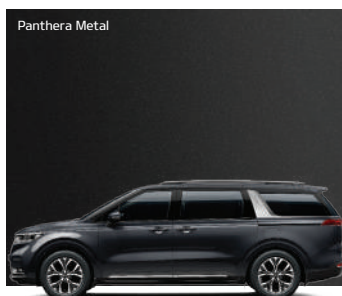

Interior

Interior Colors

Black + Saddle Brown

Black + Martian Brown

Exterior Colors

Crash Pad Garnish

Specification Sheet

FEATURES	GLS	GLS+
DIMENSIONS		
Length (mm)		5155
Width (mm)		1995
Height (mm)		1740
Wheel Base (mm)		3090
Minimum Ground Clearance (mm)		172
Fuel Tank (Liters)		72
Wheel Tread Front (mm)		1746
Wheel Tread Back (mm)		1746
PERFORMANCE		
Engine Type		LAMBDA II 3.5 MPI
Displacement (cc)		3470
Maximum Output (kW(ps)/rpm)		200.1(272)/6400
Maximum Torque (Nm/rpm)		331.5/5000
Transmission		8 Speed Automatic Transmission
Fuel Supply System		Multi Point Injection
Bore x Stroke (mm)		92 X 87
Compression Ratio		10.6
Front Suspension		McPherson Strut
Rear Suspension		Multi-link
Brake (Front)		18" Disc
Brake (Rear)		17" Disc
Shift By Wire (SBW)	NEW X	
Paddle Shifter	NEW X	
Drive Mode	NEW	Normal + Eco + Sport + Smart
Cruise Control		●
Tire Size		235/60R18
Wheel Type		18 inch alloy
Spare Wheel		Allou
SAFETY & CONVENIENCE		
Airbags	NEW	Driver + Passenger + Side + Curtain + Knee
Hill-Start Assist Control		●
Vehicle Stability Management		●
ISO Fix Child Anchors		●
Anti-Lock Braking System		●
Electric Parking Brake with Auto hold		●
Park Assist Sensors		Forward and Reverse with Switch
Rear View Camera		●
Seat Belt		11
Wireless Charger		●
EXTERIOR		
Smart Power Sliding Door		●
Dual Sunroof		●
Smart Automatic Tailgate		●
Roof Rack		●
Headlamps		Dual LED Projection Lamps
Position Lamps		LED
Daytime Running Lamps		LED
Side Repeater Lamps		Outside Mirror
Rear Combination Lamps		Bulb
Fog Lamps (Front + Rear)		MFR LED + Bulb
Auto Light Control		●
High Mounted Stop Lamp		LED
Outside Mirror		Electrically Adjustable + Retractable + Heated
Antenna		Shark Fin Type
Outside Handles	NEW	Body Colored
Radiator Grille	NEW	Silver Paint
Chrome Skid Plate (F+R)	NEW	X
Hidden Rear Wiper		●
Windshield	NEW	Acoustic Film
Window Defogger		Automatic
INTERIOR		
Interior Color	NEW	Saddle Brown
Seat Material		Artificial Leather
Push Start		●
Immobilizer		●
Central Door Lock		●
Steering Column		Tilt and Telescopic
Steering Wheel Material		Leather Wrapped
Heated Steering Wheel		●
Gear Shift Knob	NEW	Leather Wrapped
Steering Controls		●
TFT Cluster	NEW	4.2" Cluster TFT LCD + Rheostat
Multimedia System	NEW	8" Infotainment with Android Auto and Apple CarPlay with Bluetooth
Power Windows		Power (Driver Auto Up/Down and Safety)
Speakers		6
AUX / USB Connectivity		●
Air Conditioner (front + rear)		Automatic 3 Zone Climate Control
Power Seats		Driver + Passenger
Adjustable Lumbar Support (Front)	2-Way Powered (Driver)	
Integrated Memory Seat	X	
Seat Height Adjuster		Power (Driver)
Heated Seats	Driver + Passenger	
Ventilated Seats	X	
Walk-in device	NEW	●
3rd Row 60:40 Split		●
4th Row Pop up Sinking		●
Side Seat Arm Rest		●
Inside Handle	NEW	IP Coating
Center Fascia Pattern	NEW	Metal Paint
Inside Rear View Mirror		Electrochromic Mirror
Room Lamps	NEW	LED
Personal Lamps (Rear)	NEW	LED
Overhead Console Lamp	NEW	LED
Cargo Lamp	NEW	LED
Puddle Lamp	NEW	●
Vanity Mirror		Illuminated
Cup Holders + Bottle		16
Center Console		●
Center Console Tray	NEW	●
Seat Back Pocket		Driver + Passenger
Sunshade Blinds		●
Cargo Net		●
Hood Insulator		●